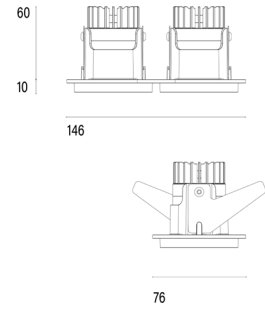

101 06 001104.012

Model

Name	Mono 060 ² Type 1 Recessed Downlighter
Finish	Structured White
Area	Indoor / Outdoor

System

Power (Luminaire)	6.8W
Power (System)	8W
Voltage	240V-AC
Optics	Rotationally Symmetrical Direct 40°
Colour Temperature	3000°K
Luminous Flux	680lm
TM30	Rf95 Rg103
CRI	Ra98
Lumen Maintenance	L90 B10 50000hrs
Chromacity	<3 McAdam Step Ellipse
Articulation	Fixed
Cut-Out	Round 2x55mm at 70mm centres x 90mm Depth
Ingress Protection	IP44
Control Device	Remote Phase DIM (Included)
Class	III